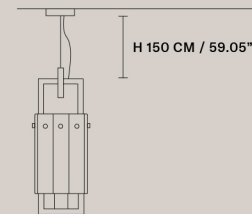

STANDARD CABLES FOR ALL SUSPENSIONS

MASIERO DIMORE